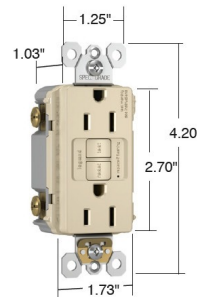

Description

Radiant Spec Grade 15 or 20 Amp Tamper Resistant Self Test GFCI conducts an automatic test every three seconds, ensuring it's always ready to protect. If the device fails the test, the indicator light flashes to signal that the GFCI should be replaced. It also has our proven SafeLock Protection feature: if critical components are damaged and protection is lost, power to the receptacle is disconnected. Feed-thru wiring configuration allows GFCI to protect downstream receptacles. Prevents line-load reversal miswire: no power to the face or downstream receptacles if wired incorrectly. Feed-thru wiring configuration allows GFCI to protect downstream receptacles. High-impact-resistant thermoplastic construction. Class A rated GFCI. UL Standard. UL listed. Note: >/B> Radiant Screwless Wall Plate sold separately.

Shown in light almond

Dimensions for
15 & 20 Amp

Specifications

COLOR	N/A
BODY FINISH	Light Almond
WATTAGE	N/A
DIMMER	N/A
DIMENSIONS	1.73"W x 4.2"H x 1.03"D
BULB	N/A

CLICK TO VIEW PRODUCT

Notes: