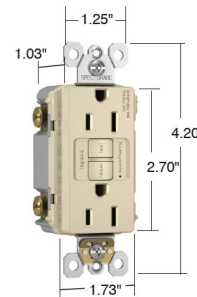

By Legrand Radiant

Description

Radiant Spec Grade 15 or 20 Amp Tamper Resistant Self Test GFCI conducts an automatic test every three seconds, ensuring it's always ready to protect. If the device fails the test, the indicator light flashes to signal that the GFCI should be replaced. It also has our proven SafeLock Protection feature: if critical components are damaged and protection is lost, power to the receptacle is disconnected. Feed-thru wiring configuration allows GFCI to protect downstream receptacles. Prevents line-load reversal miswire: no power to the face or downstream receptacles if wired incorrectly. Feed-thru wiring configuration allows GFCI to protect downstream receptacles. High-impact-resistant thermoplastic construction. Class A rated GFCI. UL Standard. UL listed. Note: >/B> Radiant Screwless Wall Plate sold separately.

Shown in nickel

Dimensions for
15 & 20 Amp

Specifications

COLOR	N/A
BODY FINISH	Nickel
WATTAGE	N/A
DIMMER	N/A
DIMENSIONS	1.73"W x 4.2"H x 1.03"D
BULB	N/A

CLICK TO VIEW PRODUCT

Notes: