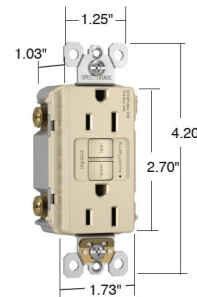

Description

Radiant Spec Grade 15 or 20 Amp Tamper Resistant Self Test GFCI conducts an automatic test every three seconds, ensuring it's always ready to protect. If the device fails the test, the indicator light flashes to signal that the GFCI should be replaced. It also has our proven SafeLock Protection feature: if critical components are damaged and protection is lost, power to the receptacle is disconnected. Feed-thru wiring configuration allows GFCI to protect downstream receptacles. Prevents line-load reversal miswire: no power to the face or downstream receptacles if wired incorrectly. Feed-thru wiring configuration allows GFCI to protect downstream receptacles. High-impact-resistant thermoplastic construction. Class A rated GFCI. UL Standard. UL listed. Note: >/B> Radiant Screwless Wall Plate sold separately.

Shown in white

Dimensions for
15 & 20 Amp

Specifications

COLOR	N/A
BODY FINISH	White
WATTAGE	N/A
DIMMER	N/A
DIMENSIONS	1.73"W x 4.2"H x 1.03"D
BULB	N/A

CLICK TO VIEW PRODUCT

Notes: