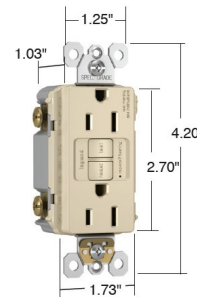

By Legrand Radiant

Description

Radiant Spec Grade 15 or 20 Amp Tamper Resistant Self Test GFCI conducts an automatic test every three seconds, ensuring it's always ready to protect. If the device fails the test, the indicator light flashes to signal that the GFCI should be replaced. It also has our proven SafeLock Protection feature: if critical components are damaged and protection is lost, power to the receptacle is disconnected. Feed-thru wiring configuration allows GFCI to protect downstream receptacles. Prevents line-load reversal miswire: no power to the face or downstream receptacles if wired incorrectly. Feed-thru wiring configuration allows GFCI to protect downstream receptacles. High-impact-resistant thermoplastic construction. Class A rated GFCI. UL Standard. UL listed. Note: >/B> Radiant Screwless Wall Plate sold separately.

Shown in brown

Dimensions for
15 & 20 Amp

Specifications

COLOR	N/A
BODY FINISH	Brown
WATTAGE	N/A
DIMMER	N/A
DIMENSIONS	1.73"W x 4.2"H x 1.03"D
BULB	N/A

CLICK TO VIEW PRODUCT

Notes: