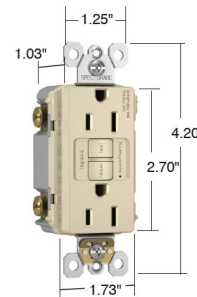

By Legrand Radiant

Description

Radiant Spec Grade 15 or 20 Amp Tamper Resistant Self Test GFCI conducts an automatic test every three seconds, ensuring it's always ready to protect. If the device fails the test, the indicator light flashes to signal that the GFCI should be replaced. It also has our proven SafeLock Protection feature: if critical components are damaged and protection is lost, power to the receptacle is disconnected. Feed-thru wiring configuration allows GFCI to protect downstream receptacles. Prevents line-load reversal miswire: no power to the face or downstream receptacles if wired incorrectly. Feed-thru wiring configuration allows GFCI to protect downstream receptacles. High-impact-resistant thermoplastic construction. Class A rated GFCI. UL Standard. UL listed. Note: >/B> Radiant Screwless Wall Plate sold separately.

Shown in black

Dimensions for
15 & 20 Amp

Specifications

COLOR	N/A
BODY FINISH	Black
WATTAGE	N/A
DIMMER	N/A
DIMENSIONS	1.73"W x 4.2"H x 1.03"D
BULB	N/A

CLICK TO VIEW PRODUCT

Notes: