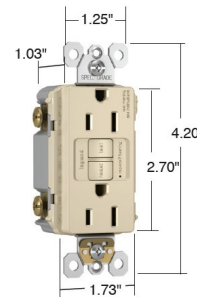

### Description

Radiant Spec Grade 15 or 20 Amp Tamper Resistant Self Test GFCI conducts an automatic test every three seconds, ensuring it's always ready to protect. If the device fails the test, the indicator light flashes to signal that the GFCI should be replaced. It also has our proven SafeLock Protection feature: if critical components are damaged and protection is lost, power to the receptacle is disconnected. Feed-thru wiring configuration allows GFCI to protect downstream receptacles. Prevents line-load reversal miswire: no power to the face or downstream receptacles if wired incorrectly. Feed-thru wiring configuration allows GFCI to protect downstream receptacles. High-impact-resistant thermoplastic construction. Class A rated GFCI. UL Standard. UL listed. Note: >/B> Radiant Screwless Wall Plate sold separately.

Shown in grey

Dimensions for  
15 & 20 Amp

### Specifications

COLOR	.....	N/A
BODY FINISH	.....	Grey
WATTAGE	.....	N/A
DIMMER	.....	N/A
DIMENSIONS	.....	1.73"W x 4.2"H x 1.03"D
BULB	.....	N/A

CLICK TO VIEW PRODUCT

Notes: