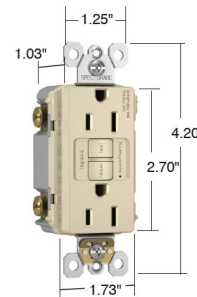

By Legrand Radiant

Description

Radiant Spec Grade 15 or 20 Amp Tamper Resistant Self Test GFCI conducts an automatic test every three seconds, ensuring it's always ready to protect. If the device fails the test, the indicator light flashes to signal that the GFCI should be replaced. It also has our proven SafeLock Protection feature: if critical components are damaged and protection is lost, power to the receptacle is disconnected. Feed-thru wiring configuration allows GFCI to protect downstream receptacles. Prevents line-load reversal miswire: no power to the face or downstream receptacles if wired incorrectly. Feed-thru wiring configuration allows GFCI to protect downstream receptacles. High-impact-resistant thermoplastic construction. Class A rated GFCI. UL Standard. UL listed. Note: >/B> Radiant Screwless Wall Plate sold separately.

Shown in white

Dimensions for
15 & 20 Amp

Specifications

COLOR	N/A
BODY FINISH	White
WATTAGE	N/A
DIMMER	N/A
DIMENSIONS	1.73"W x 4.2"H x 1.03"D
BULB	N/A

CLICK TO VIEW PRODUCT

Notes: