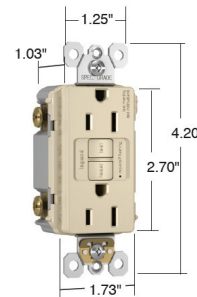

Description

Radiant Tamper Resistant 15A Self Test Night Light/GFCI features a self-test GFCI which conducts an automatic test every three seconds, ensuring it's always ready to protect. If the device fails the test, the indicator light flashes to signal that the GFCI should be replaced. It also has Legrand's proven SafeLock Protection feature: if critical components are damaged and protection is lost, power to the receptacle is disconnected. Thinner than most other GFCI receptacles leaves more room for wires in the box. Available in White, Ivory, Light Almond, Black, Dark Bronze, or Nickel. UL listed. NOTE: RADIANT SCREWLESS WALL PLATE SOLD SEPARATELY.

Shown in nickel

Dimensions for
15 & 20 Amp

Specifications

COLOR	N/A
BODY FINISH	Nickel
WATTAGE	N/A
DIMMER	N/A
DIMENSIONS	1.73"W x 4.2"H x 1.03"D
BULB	N/A

CLICK TO VIEW PRODUCT

Notes: