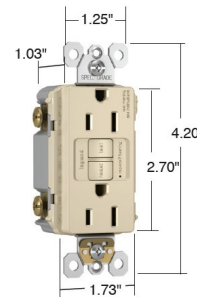

Lightology

lightology.com
866-954-4489
04-09-26

Project: _____
Company: _____
Location: _____ Fixture Type: _____
SPEC #: **RAD540832**
Approved On: _____ Approved By: _____

15A Tamper-Resistant GFCI Outlet with Night Light By Legrand Radiant

Description

Radiant Tamper Resistant 15A Self Test Night Light/GFCI features a self-test GFCI which conducts an automatic test every three seconds, ensuring it's always ready to protect. If the device fails the test, the indicator light flashes to signal that the GFCI should be replaced. It also has Legrand's proven SafeLock Protection feature: if critical components are damaged and protection is lost, power to the receptacle is disconnected. Thinner than most other GFCI receptacles leaves more room for wires in the box. Available in White, Ivory, Light Almond, Black, Dark Bronze, or Nickel. UL listed. NOTE: RADIANT SCREWLESS WALL PLATE SOLD SEPARATELY.

Shown in dark bronze

Dimensions for
15 & 20 Amp

Specifications

COLOR	N/A
BODY FINISH	Dark Bronze
WATTAGE	N/A
DIMMER	N/A
DIMENSIONS	1.73"W x 4.2"H x 1.03"D
BULB	N/A

CLICK TO VIEW PRODUCT

Notes: