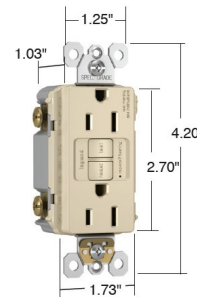

## 15A Tamper-Resistant GFCI Outlet with Night Light By Legrand Radiant

### Description

Radiant Tamper Resistant 15A Self Test Night Light/GFCI features a self-test GFCI which conducts an automatic test every three seconds, ensuring it's always ready to protect. If the device fails the test, the indicator light flashes to signal that the GFCI should be replaced. It also has Legrand's proven SafeLock Protection feature: if critical components are damaged and protection is lost, power to the receptacle is disconnected. Thinner than most other GFCI receptacles leaves more room for wires in the box. Available in White, Ivory, Light Almond, Black, Dark Bronze, or Nickel. UL listed. NOTE: RADIANT SCREWLESS WALL PLATE SOLD SEPARATELY.

Shown in dark bronze

Dimensions for  
15 & 20 Amp

### Specifications

COLOR	N/A
BODY FINISH	Dark Bronze
WATTAGE	N/A
DIMMER	N/A
DIMENSIONS	1.73"W x 4.2"H x 1.03"D
BULB	N/A

CLICK TO VIEW PRODUCT

Notes: