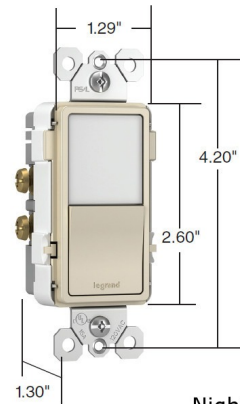

Lightology

lightology.com
866-954-4489
05-23-26

Project: _____

Company: _____

Location: _____ Fixture Type: _____

SPEC #: **RAD540833**

Approved On: _____ Approved By: _____

Single Pole / 3-Way Switch with Nightlight By Legrand Radiant

Description

Radiant Night Light with Single Pole 3-Way Switch is a step up from the standard with simple, classic options in wiring devices, home automation controls and screwless wall plates that complement today's homes. This night light replaces any existing single-pole or 3-way switch devices and offers a hidden sensor that automatically controls the night light, plus five adjustable light levels - including off. Replaces any standard outlet. Ideal for hallways, kitchens and nurseries. Five adjustable light levels, including Ultra Low, Low, Medium, High and off. Hidden sensor automatically controls night light based on ambient light. Available in White, Nickel, Light Almond, Ivory, and Black. UL listed. **RADIANT SCREWLESS WALL PLATE SOLD SEPARATELY.**

Shown in black

Nightlights

Specifications

COLOR	N/A
BODY FINISH	Black
WATTAGE	N/A
DIMMER	N/A
DIMENSIONS	1.75"W x 4.25"H
BULB	N/A

CLICK TO VIEW PRODUCT

Notes: