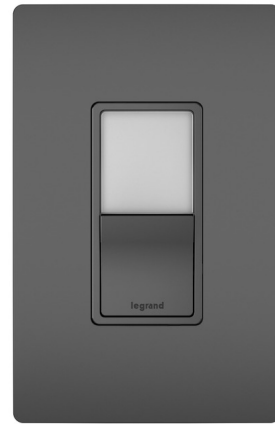

Lightology

lightology.com
866-954-4489
05-23-26

Project: _____

Company: _____

Location: _____ Fixture Type: _____

SPEC #: **RAD540833**

Approved On: _____ Approved By: _____

Single Pole / 3-Way Switch with Nightlight By Legrand Radiant

Description

Radiant Night Light with Single Pole 3-Way Switch is a step up from the standard with simple, classic options in wiring devices, home automation controls and screwless wall plates that complement today's homes. This night light replaces any existing single-pole or 3-way switch devices and offers a hidden sensor that automatically controls the night light, plus five adjustable light levels - including off. Replaces any standard outlet. Ideal for hallways, kitchens and nurseries. Five adjustable light levels, including Ultra Low, Low, Medium, High and off. Hidden sensor automatically controls night light based on ambient light. Available in White, Nickel, Light Almond, Ivory, and Black. UL listed. **RADIANT SCREWLESS WALL PLATE SOLD SEPARATELY.**

Shown in black

Nightlights

Specifications

COLOR	N/A
BODY FINISH	Black
WATTAGE	N/A
DIMMER	N/A
DIMENSIONS	1.75"W x 4.25"H
BULB	N/A

CLICK TO VIEW PRODUCT

Notes: