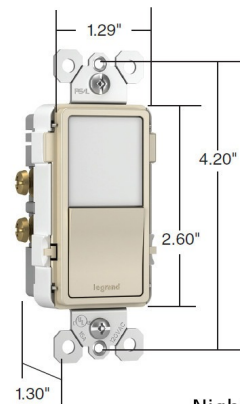

By Legrand Radiant

Description

Radiant Night Light with Single Pole 3-Way Switch is a step up from the standard with simple, classic options in wiring devices, home automation controls and screwless wall plates that complement today's homes. This night light replaces any existing single-pole or 3-way switch devices and offers a hidden sensor that automatically controls the night light, plus five adjustable light levels - including off. Replaces any standard outlet. Ideal for hallways, kitchens and nurseries. Five adjustable light levels, including Ultra Low, Low, Medium, High and off. Hidden sensor automatically controls night light based on ambient light. Available in White, Nickel, Light Almond, Ivory, and Black. UL listed. **RADIANT SCREWLESS WALL PLATE SOLD SEPARATELY.**

Shown in light almond

Nightlights

Specifications

COLOR	N/A
BODY FINISH	Light Almond
WATTAGE	N/A
DIMMER	N/A
DIMENSIONS	1.75"W x 4.25"H
BULB	N/A

CLICK TO VIEW PRODUCT

Notes: