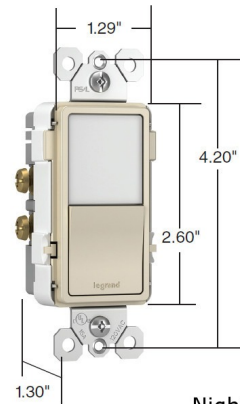

## Single Pole / 3-Way Switch with Nightlight By Legrand Radiant

### Description

Radiant Night Light with Single Pole 3-Way Switch is a step up from the standard with simple, classic options in wiring devices, home automation controls and screwless wall plates that complement today's homes. This night light replaces any existing single-pole or 3-way switch devices and offers a hidden sensor that automatically controls the night light, plus five adjustable light levels - including off. Replaces any standard outlet. Ideal for hallways, kitchens and nurseries. Five adjustable light levels, including Ultra Low, Low, Medium, High and off. Hidden sensor automatically controls night light based on ambient light. Available in White, Nickel, Light Almond, Ivory, and Black. UL listed. **RADIANT SCREWLESS WALL PLATE SOLD SEPARATELY.**

### Specifications

COLOR	N/A
BODY FINISH	White
WATTAGE	N/A
DIMMER	N/A
DIMENSIONS	1.75"W x 4.25"H
BULB	N/A

CLICK TO VIEW PRODUCT

Notes: