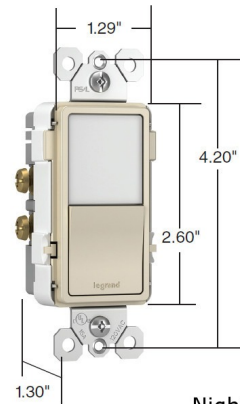

Lightology

lightology.com
866-954-4489
04-09-26

Project: _____

Company: _____

Location: _____ Fixture Type: _____

SPEC #: **RAD540837**

Approved On: _____ Approved By: _____

Single Pole / 3-Way Switch with Nightlight

By Legrand Radiant

Description

Radiant Night Light with Single Pole 3-Way Switch is a step up from the standard with simple, classic options in wiring devices, home automation controls and screwless wall plates that complement today's homes. This night light replaces any existing single-pole or 3-way switch devices and offers a hidden sensor that automatically controls the night light, plus five adjustable light levels - including off. Replaces any standard outlet. Ideal for hallways, kitchens and nurseries. Five adjustable light levels, including Ultra Low, Low, Medium, High and off. Hidden sensor automatically controls night light based on ambient light. Available in White, Nickel, Light Almond, Ivory, and Black. UL listed. **RADIANT SCREWLESS WALL PLATE SOLD SEPARATELY.**

Shown in white

Nightlights

Specifications

COLOR	N/A
BODY FINISH	White
WATTAGE	N/A
DIMMER	N/A
DIMENSIONS	1.75"W x 4.25"H
BULB	N/A

CLICK TO VIEW PRODUCT

Notes: