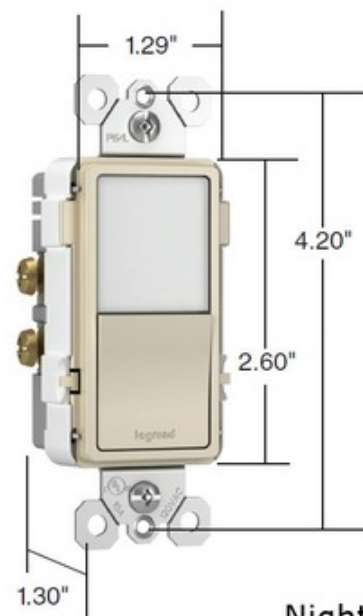

BRAND

Legrand Radiant

DESCRIPTION

The Radiant Full Night Light with adjustable light levels replaces any standard outlet and is ideal for hallways, kitchens and nurseries. Available in Tri Color (Ivory/Black/Light Almond). Features five adjustable light settings including ultra low, low, medium, high and off. Night light is perfect for darkened rooms when you do not want to turn on a light. A hidden sensor automatically controls night light based on ambient light. Optional louver included. Compatible with Radiant Screwless Wall Plate, sold separately. UL listed.

SHADE COLOR	Ivory / Black / Light Almond
BODY FINISH	N/A
WATTAGE	N/A
DIMMER	N/A
DIMENSIONS	1.6"W x 2.75"H x 1.5"D
LAMP	N/A

SPEC #

RAD540843

Nightlights

COMPANY	PROJECT	FIXTURE TYPE	APPROVED BY	DATE