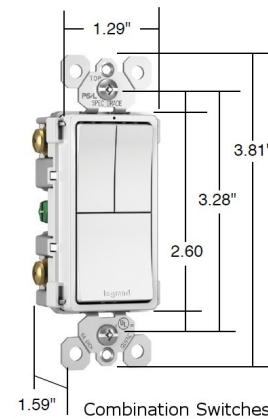

By Legrand Radiant

Description

Radiant 3-Module with 2 Single Pole and 1 Single Pole/3-Way Switch is a step up from the standard with simple, classic options in wiring devices, home automation controls and screwless wall plates that complement today's homes. Unique Up/Down switches match the look and feel of radiant paddle switches. Easy-to-use oversized main switch for primary load. Impact-resistant face and body. Full wraparound metal strap, commercial grade with lock-in tabs. All screws are tri-drive. External screw-pressure-plate back and side wired. Accepts 12 and 14 AWG. Largest breadth of 15 amp offering. Available in White, Gray, Light Almond, Ivory, and Black. UL listed. NOTE: RADIANT SCREWLESS WALL PLATE SOLD SEPARATELY.

Shown in white

Specifications

COLOR	N/A
BODY FINISH	White
WATTAGE	N/A
DIMMER	N/A
DIMENSIONS	1.29"W x 3.81"H
BULB	N/A

CLICK TO VIEW PRODUCT

Notes: