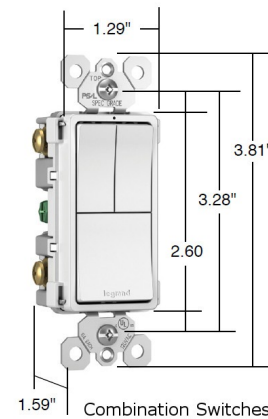

By Legrand Radiant

Description

Radiant 3-Module with 2 Single Pole and 1 Single Pole/3-Way Switch is a step up from the standard with simple, classic options in wiring devices, home automation controls and screwless wall plates that complement today's homes. Unique Up/Down switches match the look and feel of radiant paddle switches. Easy-to-use oversized main switch for primary load. Impact-resistant face and body. Full wraparound metal strap, commercial grade with lock-in tabs. All screws are tri-drive. External screw-pressure-plate back and side wired. Accepts 12 and 14 AWG. Largest breadth of 15 amp offering. Available in White, Gray, Light Almond, Ivory, and Black. UL listed. NOTE: RADIANT SCREWLESS WALL PLATE SOLD SEPARATELY.

Shown in white

Combination Switches

Specifications

COLOR	N/A
BODY FINISH	White
WATTAGE	N/A
DIMMER	N/A
DIMENSIONS	1.29"W x 3.81"H
BULB	N/A

CLICK TO VIEW PRODUCT

Notes: