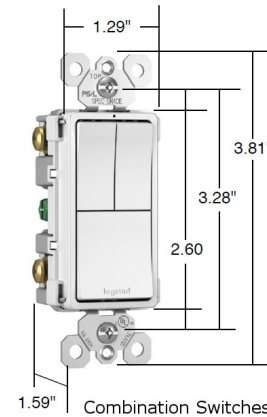

Lightology

lightology.com
866-954-4489
05-23-26

Project: _____

Company: _____

Location: _____ Fixture Type: _____

SPEC #: **RAD540852**

Approved On: _____ Approved By: _____

2-Module with Single Pole Switches By Legrand Radiant

Description

Radiant 2 Single Pole Switches is a step up from the standard with simple, classic options in wiring devices, home automation controls and screwless wall plates that complement today's homes. Unique Up/Down switches match the look and feel of radiant paddle switches. Easy-to-use oversized main switch for primary load. Impact-resistant face and body. Full wraparound metal strap, commercial grade with lock-in tabs. All screws are tri-drive. External screw-pressure-plate back and side wired. Accepts 12 and 14 AWG. Largest breadth of 15 amp offering. Available in White, Black, Gray, Light Almond, and Ivory. UL listed. NOTE: RADIANT SCREWLESS WALL PLATE SOLD SEPARATELY.

Shown in white

Combination Switches

Specifications

COLOR	N/A
BODY FINISH	White
WATTAGE	N/A
DIMMER	N/A
DIMENSIONS	1.43"W x 3.81"H
BULB	N/A

CLICK TO VIEW PRODUCT

Notes: