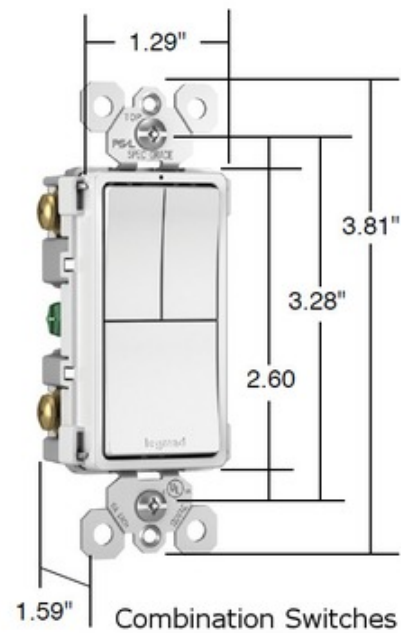

BRAND

Legrand Radiant

DESCRIPTION

Radiant 2 Single Pole Switches is a step up from the standard with simple, classic options in wiring devices, home automation controls and screwless wall plates that complement today's homes. Unique Up/Down switches match the look and feel of radiant paddle switches. Easy-to-use oversized main switch for primary load. Impact-resistant face and body. Full wraparound metal strap, commercial grade with lock-in tabs. All screws are tri-drive. External screw-pressure-plate back and side wired. Accepts 12 and 14 AWG. Largest breadth of 15 amp offering. Available in White, Black, Gray, Light Almond, and Ivory. UL listed. NOTE: RADIANT SCREWLESS WALL PLATE SOLD SEPARATELY.

Shown in: White

SHADE COLOR	White
BODY FINISH	N/A
WATTAGE	N/A
DIMMER	N/A
DIMENSIONS	1.43"W x 3.81"H
LAMP	N/A

SPEC # RAD540852

COMPANY	PROJECT	FIXTURE TYPE	APPROVED BY	DATE