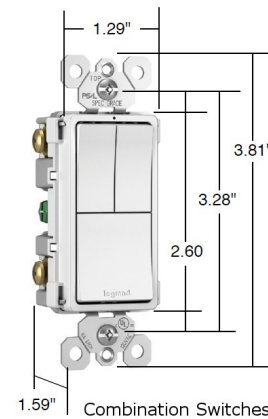

Lightology

lightology.com
866-954-4489
04-06-26

Project: _____

Company: _____

Location: _____ Fixture Type: _____

SPEC #: **RAD540852**

Approved On: _____ Approved By: _____

2-Module with Single Pole Switches By Legrand Radiant

Description

Radiant 2 Single Pole Switches is a step up from the standard with simple, classic options in wiring devices, home automation controls and screwless wall plates that complement today's homes. Unique Up/Down switches match the look and feel of radiant paddle switches. Easy-to-use oversized main switch for primary load. Impact-resistant face and body. Full wraparound metal strap, commercial grade with lock-in tabs. All screws are tri-drive. External screw-pressure-plate back and side wired. Accepts 12 and 14 AWG. Largest breadth of 15 amp offering. Available in White, Black, Gray, Light Almond, and Ivory. UL listed. NOTE: RADIANT SCREWLESS WALL PLATE SOLD SEPARATELY.

Shown in white

Specifications

COLOR	N/A
BODY FINISH	White
WATTAGE	N/A
DIMMER	N/A
DIMENSIONS	1.43"W x 3.81"H
BULB	N/A

CLICK TO VIEW PRODUCT

Notes: