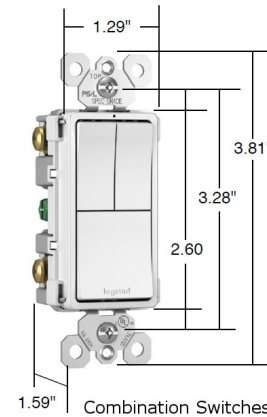

Combination Switches

Specifications

COLOR	N/A
BODY FINISH	White
WATTAGE	N/A
DIMMER	N/A
DIMENSIONS	1.43"W x 3.81"H x 1.29"D
BULB	N/A

CLICK TO VIEW PRODUCT

Notes: