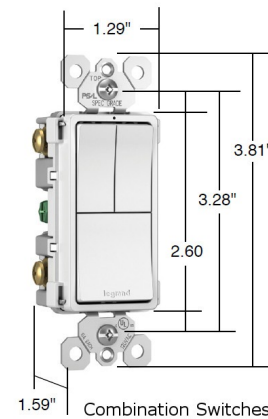

Combination Switches

Specifications

COLOR	N/A
BODY FINISH	White
WATTAGE	N/A
DIMMER	N/A
DIMENSIONS	1.43"W x 3.81"H x 1.29"D
BULB	N/A

CLICK TO VIEW PRODUCT

Notes: