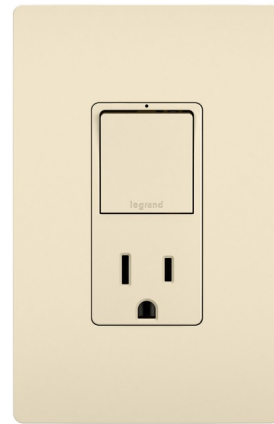

## 2-Module Switch and 15 Amp Outlet By Legrand Radiant

### Description

The 2-Module Switch and 15 Amp Outlet features a combination switch (operable in both single pole and 3-way applications) and tamper-resistant outlet with shutter system that prevents improper insertion of foreign objects. Replaces a standard switch/outlet. Available in White, Black, Ivory, Light Almond, Gray, Brown, Dark Bronze and Nickel. UL listed. NOTE: RADIANT SCREWLESS WALL PLATE SOLD SEPARATELY.