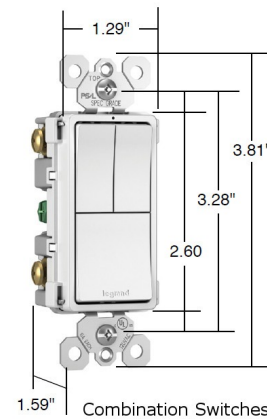

### Description

The 2-Module Switch and 15 Amp Outlet features a combination switch (operable in both single pole and 3-way applications) and tamper-resistant outlet with shutter system that prevents improper insertion of foreign objects. Replaces a standard switch/outlet. Available in White, Black, Ivory, Light Almond, Gray, Brown, Dark Bronze and Nickel. UL listed. NOTE: RADIANT SCREWLESS WALL PLATE SOLD SEPARATELY.

### Specifications

COLOR	N/A
BODY FINISH	Light Almond
WATTAGE	N/A
DIMMER	N/A
DIMENSIONS	1.43"W x 3.81"H
BULB	N/A

CLICK TO VIEW PRODUCT

Notes: