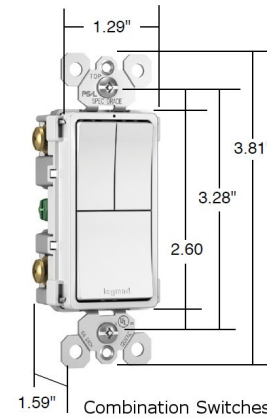

Description

The 2-Module Switch and 15 Amp Outlet features a combination switch (operable in both single pole and 3-way applications) and tamper-resistant outlet with shutter system that prevents improper insertion of foreign objects. Replaces a standard switch/outlet. Available in White, Black, Ivory, Light Almond, Gray, Brown, Dark Bronze and Nickel. UL listed. NOTE: RADIANT SCREWLESS WALL PLATE SOLD SEPARATELY.

Shown in white

Specifications

COLOR	N/A
BODY FINISH	White
WATTAGE	N/A
DIMMER	N/A
DIMENSIONS	1.43"W x 3.81"H
BULB	N/A

CLICK TO VIEW PRODUCT

Notes: