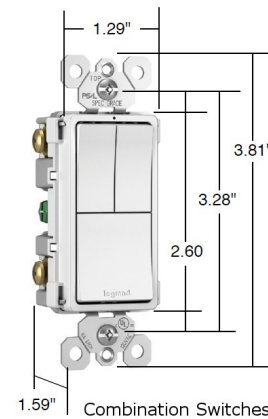

Description

The 2-Module Switch and 15 Amp Outlet features a combination switch (operable in both single pole and 3-way applications) and tamper-resistant outlet with shutter system that prevents improper insertion of foreign objects. Replaces a standard switch/outlet. Available in White, Black, Ivory, Light Almond, Gray, Brown, Dark Bronze and Nickel. UL listed. NOTE: RADIANT SCREWLESS WALL PLATE SOLD SEPARATELY.

Shown in white

Specifications

COLOR	N/A
BODY FINISH	White
WATTAGE	N/A
DIMMER	N/A
DIMENSIONS	1.43"W x 3.81"H
BULB	N/A

CLICK TO VIEW PRODUCT

Notes: