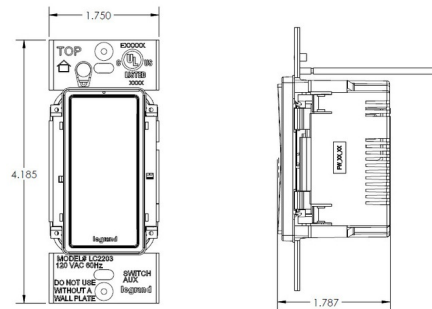

By Legrand Radiant

Description

The Radiant 15 Amp Single Pole Switch replaces any standard switch with ease. Features a paddle switch for smoother control and a low profile aesthetic. Designed to install easily with a narrower back body and captivated mounting screws. Note: Wall plate not included. Pair with a radiant screwless wall plate, sold separately.

Shown in white

Specifications

COLOR	N/A
BODY FINISH	White
WATTAGE	N/A
DIMMER	N/A
DIMENSIONS	1.43"W x 4.19"H x 1.27"D
BULB	N/A

CLICK TO VIEW PRODUCT

Notes: