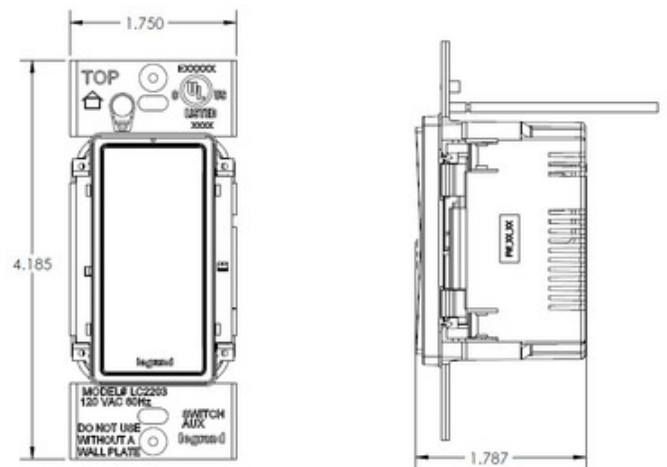

BRAND

Legrand Radiant

DESCRIPTION

The Radiant 15 Amp Single Pole Switch replaces any standard switch with ease. Features a paddle switch for smoother control and a low profile aesthetic. Designed to install easily with a narrower back body and captivated mounting screws. Note: Wall plate not included. Pair with a radiant screwless wall plate, sold separately.

Shown in: White

SHADE COLOR	White
BODY FINISH	N/A
WATTAGE	N/A
DIMMER	N/A
DIMENSIONS	1.43"W x 4.19"H x 1.27"D
LAMP	N/A

SPEC # RAD540882

COMPANY	PROJECT	FIXTURE TYPE	APPROVED BY	DATE