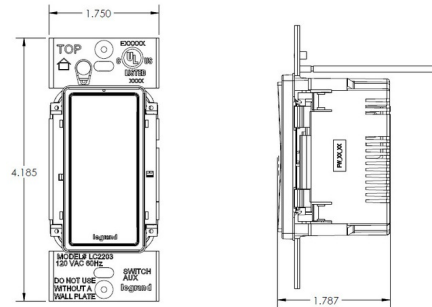

### Description

The Radiant 15 Amp Single Pole Switch replaces any standard switch with ease. Features a paddle switch for smoother control and a low profile aesthetic. Designed to install easily with a narrower back body and captivated mounting screws. Note: Wall plate not included. Pair with a radiant screwless wall plate, sold separately.

### Specifications

COLOR	N/A
BODY FINISH	White
WATTAGE	N/A
DIMMER	N/A
DIMENSIONS	1.43"W x 4.19"H x 1.27"D
BULB	N/A

CLICK TO VIEW PRODUCT

Notes: