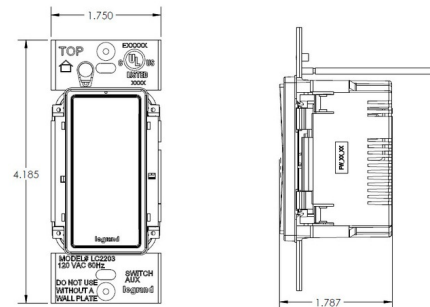

## 15 Amp Single Pole Switch with Locator Light By Legrand Radiant

### Description

Radiant 15 Amp Single Pole Lighted Switch (illuminated when off) is a step up from the standard with simple, classic options in wiring devices, home automation controls and screwless wall plates that complement today's homes. Smooth paddle action. High-impact resistant thermoplastic construction. External screw-pressure-plate back and side wired. Accepts 12 and 14 AWG. Push wire 14 AWG. Narrow back body leaves more room for wires in the box. Extra-long, through-body strap eliminates floating installations and imperfect applications. Easy-access green hex head ground screw. Tri-drive ground, terminal and mounting screws. On/off switches conform to NEC 430-104 requirements for kitchen and disposal units. Available in White, Light Almond, and Ivory. UL listed. NOTE: RADIANT SCREWLESS WALL PLATE SOLD SEPARATELY.

### Specifications

COLOR	N/A
BODY FINISH	White
WATTAGE	N/A
DIMMER	N/A
DIMENSIONS	1.43"W x 4.19"H x 1.27"D
BULB	N/A

CLICK TO VIEW PRODUCT

Notes: