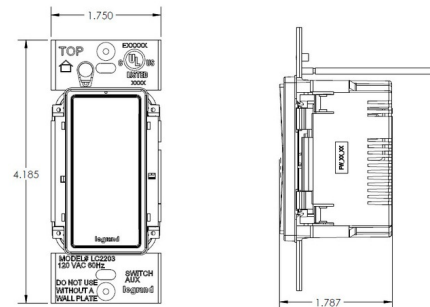

Specifications

COLOR	N/A
BODY FINISH	White
WATTAGE	N/A
DIMMER	N/A
DIMENSIONS	1.43"W x 4.19"H x 1.27"D
BULB	N/A

CLICK TO VIEW PRODUCT

Notes: