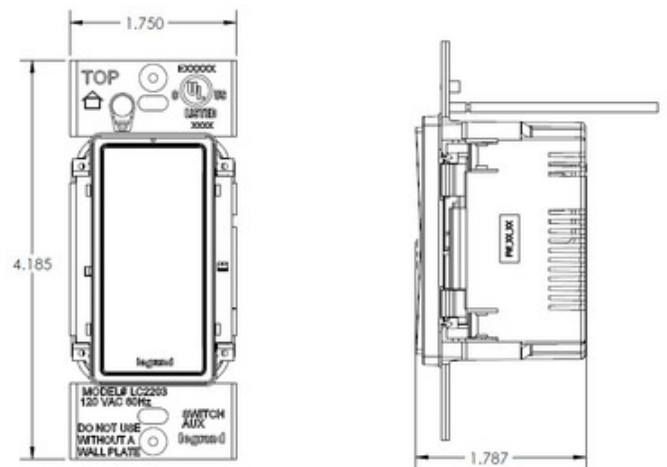

BRAND

Legrand Radiant

DESCRIPTION

Radiant 15 Amp Single Pole Lighted Switch (illuminated when off) is a step up from the standard with simple, classic options in wiring devices, home automation controls and screwless wall plates that complement today's homes. Smooth paddle action. High-impact resistant thermoplastic construction. External screw-pressure-plate back and side wired. Accepts 12 and 14 AWG. Push wire 14 AWG. Narrow back body leaves more room for wires in the box. Extra-long, through-body strap eliminates floating installations and imperfect applications. Easy-access green hex head ground screw. Tri-drive ground, terminal and mounting screws. On/off switches conform to NEC 430-104 requirements for kitchen and disposal units. Available in White, Light Almond, and Ivory. UL listed. NOTE: RADIANT SCREWLESS WALL PLATE SOLD SEPARATELY.

Shown in: White

SHADE COLOR	White
BODY FINISH	N/A
WATTAGE	N/A
DIMMER	N/A
DIMENSIONS	1.43"W x 4.19"H x 1.27"D
LAMP	N/A

SPEC # RAD540883

COMPANY	PROJECT	FIXTURE TYPE	APPROVED BY	DATE