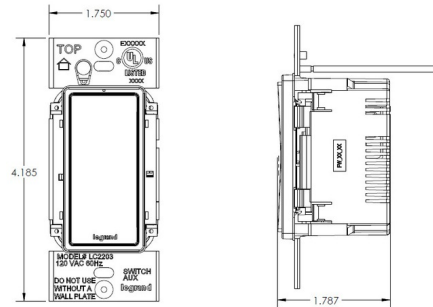

Description

Radiant 15A 3-Way Switch is a step up from the standard with simple, classic options in wiring devices, home automation controls and screwless wall plates that complement today's homes. Smooth paddle action. High-impact resistant thermoplastic construction. External screw-pressure-plate back and side wired. Accepts 12 and #14 AWG. Push wire 14 AWG. Narrow back body leaves more room for wires in the box. Extra-long, through-body strap eliminates floating installations and imperfect applications. Easy-access green hex head ground screw. Tri-drive ground, terminal and mounting screws. On/off switches conform to NEC 430-104 requirements for kitchen and disposal units. Available in White, Light Almond, Grey, Graphite, Nickel, Dark Bronze, Black, Brown, and Ivory. UL listed NOTE: RADIANT SCREWLESS WALL PLATE SOLD SEPARATELY.

Shown in brown

Specifications

COLOR	N/A
BODY FINISH	Brown
WATTAGE	N/A
DIMMER	N/A
DIMENSIONS	1.75"W x 4.25"H
BULB	N/A

CLICK TO VIEW PRODUCT

Notes: