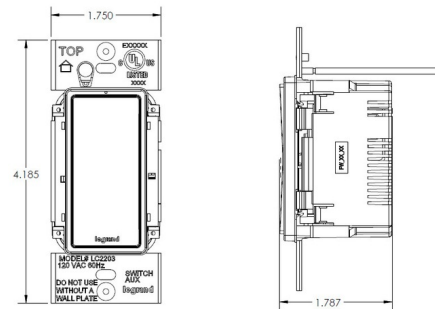

Description

Radiant 15A 3-Way Switch is a step up from the standard with simple, classic options in wiring devices, home automation controls and screwless wall plates that complement today's homes. Smooth paddle action. High-impact resistant thermoplastic construction. External screw-pressure-plate back and side wired. Accepts 12 and #14 AWG. Push wire 14 AWG. Narrow back body leaves more room for wires in the box. Extra-long, through-body strap eliminates floating installations and imperfect applications. Easy-access green hex head ground screw. Tri-drive ground, terminal and mounting screws. On/off switches conform to NEC 430-104 requirements for kitchen and disposal units. Available in White, Light Almond, Grey, Graphite, Nickel, Dark Bronze, Black, Brown, and Ivory. UL listed NOTE: RADIANT SCREWLESS WALL PLATE SOLD SEPARATELY.

Shown in ivory

Specifications

COLOR	N/A
BODY FINISH	Ivory
WATTAGE	N/A
DIMMER	N/A
DIMENSIONS	1.75"W x 4.25"H
BULB	N/A

CLICK TO VIEW PRODUCT

Notes: