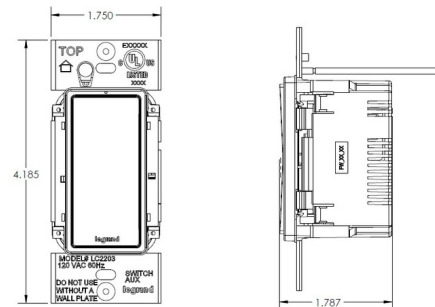

Description

Radiant 15A 3-Way Switch is a step up from the standard with simple, classic options in wiring devices, home automation controls and screwless wall plates that complement today's homes. Smooth paddle action. High-impact resistant thermoplastic construction. External screw-pressure-plate back and side wired. Accepts 12 and #14 AWG. Push wire 14 AWG. Narrow back body leaves more room for wires in the box. Extra-long, through-body strap eliminates floating installations and imperfect applications. Easy-access green hex head ground screw. Tri-drive ground, terminal and mounting screws. On/off switches conform to NEC 430-104 requirements for kitchen and disposal units. Available in White, Light Almond, Grey, Graphite, Nickel, Dark Bronze, Black, Brown, and Ivory. UL listed NOTE: RADIANT SCREWLESS WALL PLATE SOLD SEPARATELY.

Shown in light almond

Specifications

COLOR	N/A
BODY FINISH	Light Almond
WATTAGE	N/A
DIMMER	N/A
DIMENSIONS	1.75"W x 4.25"H
BULB	N/A

CLICK TO VIEW PRODUCT

Notes: