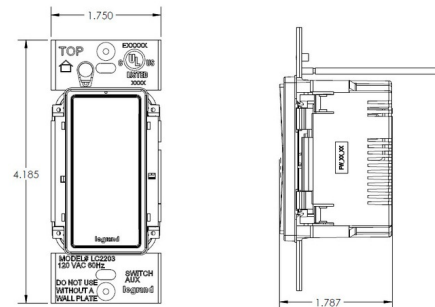

Description

Radiant 15A 3-Way Lighted Switch (illuminated when off) is a step up from the standard with simple, classic options in wiring devices, home automation controls and screwless wall plates that complement today's homes. Smooth paddle action. High-impact resistant thermoplastic construction. External screw-pressure-plate back and side wired. Accepts 12 and 14 AWG. Push wire 14 AWG. Narrow back body leaves more room for wires in the box. Extra-long, through-body strap eliminates floating installations and imperfect applications. Easy-access green hex head ground screw. Tri-drive ground, terminal and mounting screws. On/off switches conform to NEC 430-104 requirements for kitchen and disposal units. Available in White, Light Almond, and Ivory. UL listed 1.43 inch width x 4.19 inch height x 1.27 inch depth. NOTE: RADIANT SCREWLESS WALL PLATE SOLD SEPARATELY.

Shown in light almond

Specifications

COLOR	N/A
BODY FINISH	Light Almond
WATTAGE	N/A
DIMMER	N/A
DIMENSIONS	1.43"W x 4.19"H x 1.27"D
BULB	N/A

CLICK TO VIEW PRODUCT

Notes: