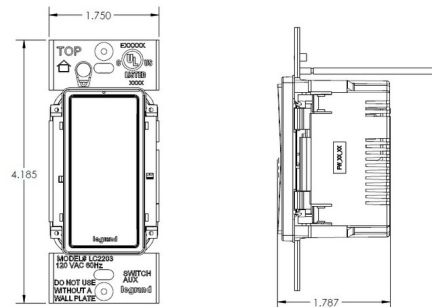

### Description

Radiant 15A 3-Way Switch is a step up from the standard with simple, classic options in wiring devices, home automation controls and screwless wall plates that complement today's homes. Smooth paddle action. High-impact resistant thermoplastic construction. External screw-pressure-plate back and side wired. Accepts 12 and #14 AWG. Push wire 14 AWG. Narrow back body leaves more room for wires in the box. Extra-long, through-body strap eliminates floating installations and imperfect applications. Easy-access green hex head ground screw. Tri-drive ground, terminal and mounting screws. On/off switches conform to NEC 430-104 requirements for kitchen and disposal units. Available in White, Light Almond, Grey, Graphite, Nickel, Dark Bronze, Black, Brown, and Ivory. UL listed NOTE: RADIANT SCREWLESS WALL PLATE SOLD SEPARATELY.

### Specifications

COLOR	N/A
BODY FINISH	White
WATTAGE	N/A
DIMMER	N/A
DIMENSIONS	1.75"W x 4.25"H
BULB	N/A

CLICK TO VIEW PRODUCT

Notes: