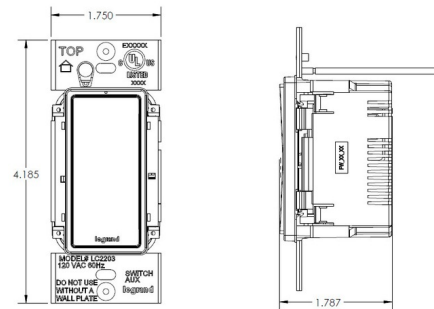

Description

Radiant 15A 3-Way Lighted Switch (illuminated when off) is a step up from the standard with simple, classic options in wiring devices, home automation controls and screwless wall plates that complement today's homes. Smooth paddle action. High-impact resistant thermoplastic construction. External screw-pressure-plate back and side wired. Accepts 12 and 14 AWG. Push wire 14 AWG. Narrow back body leaves more room for wires in the box. Extra-long, through-body strap eliminates floating installations and imperfect applications. Easy-access green hex head ground screw. Tri-drive ground, terminal and mounting screws. On/off switches conform to NEC 430-104 requirements for kitchen and disposal units. Available in White, Light Almond, and Ivory. UL listed 1.43 inch width x 4.19 inch height x 1.27 inch depth. NOTE: RADIANT SCREWLESS WALL PLATE SOLD SEPARATELY.

Shown in white

Specifications

COLOR	N/A
BODY FINISH	White
WATTAGE	N/A
DIMMER	N/A
DIMENSIONS	1.43"W x 4.19"H x 1.27"D
BULB	N/A

CLICK TO VIEW PRODUCT

Notes: