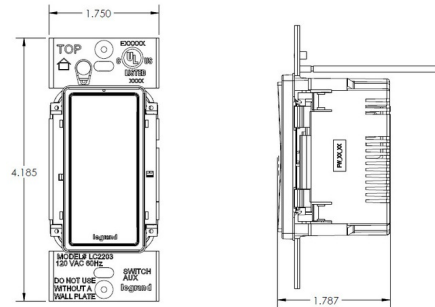

Description

Radiant 15A 4-Way Switch is a step up from the standard with simple, classic options in wiring devices, home automation controls and screwless wall plates that complement today's homes. Smooth paddle action. High-impact resistant thermoplastic construction. External screw-pressure-plate back and side wired. Accepts 12 and 14 AWG. Push wire 14 AWG. Narrow back body leaves more room for wires in the box. Extra-long, through-body strap eliminates floating installations and imperfect applications. Easy-access green hex head ground screw. Tri-drive ground, terminal and mounting screws. On/off switches conform to NEC 430-104 requirements for kitchen and disposal units. Available in White, Light Almond, Black, Brown, Graphite, Nickel, Dark Bronze, Grey and Ivory. UL listed. NOTE: RADIANT SCREWLESS WALL PLATE SOLD SEPARATELY.

Shown in ivory

Specifications

COLOR	N/A
BODY FINISH	Ivory
WATTAGE	N/A
DIMMER	N/A
DIMENSIONS	1.43"W x 4.19"H x 1.27"D
BULB	N/A

CLICK TO VIEW PRODUCT

Notes: