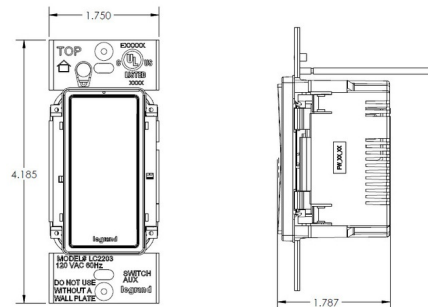

Description

Radiant 15A 4-Way Switch is a step up from the standard with simple, classic options in wiring devices, home automation controls and screwless wall plates that complement today's homes. Smooth paddle action. High-impact resistant thermoplastic construction. External screw-pressure-plate back and side wired. Accepts 12 and 14 AWG. Push wire 14 AWG. Narrow back body leaves more room for wires in the box. Extra-long, through-body strap eliminates floating installations and imperfect applications. Easy-access green hex head ground screw. Tri-drive ground, terminal and mounting screws. On/off switches conform to NEC 430-104 requirements for kitchen and disposal units. Available in White, Light Almond, Black, Brown, Graphite, Nickel, Dark Bronze, Grey and Ivory. UL listed. NOTE: RADIANT SCREWLESS WALL PLATE SOLD SEPARATELY.

Shown in white

Specifications

COLOR	N/A
BODY FINISH	White
WATTAGE	N/A
DIMMER	N/A
DIMENSIONS	1.43"W x 4.19"H x 1.27"D
BULB	N/A

CLICK TO VIEW PRODUCT

Notes: