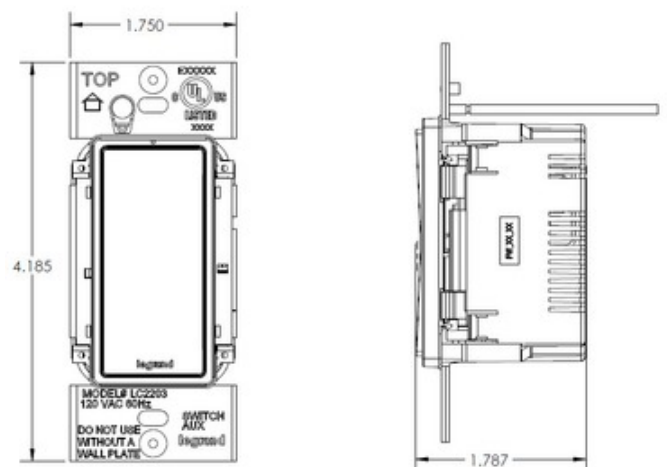

BRAND Legrand Radiant

DESCRIPTION

Radiant 15A 4-Way Switch is a step up from the standard with simple, classic options in wiring devices, home automation controls and screwless wall plates that complement today's homes. Smooth paddle action. High-impact resistant thermoplastic construction. External screw-pressure-plate back and side wired. Accepts 12 and 14 AWG. Push wire 14 AWG. Narrow back body leaves more room for wires in the box. Extra-long, through-body strap eliminates floating installations and imperfect applications. Easy-access green hex head ground screw. Tri-drive ground, terminal and mounting screws. On/off switches conform to NEC 430-104 requirements for kitchen and disposal units. Available in White, Light Almond, Black, Brown, Graphite, Nickel, Dark Bronze, Grey and Ivory. UL listed. NOTE: RADIANT SCREWLESS WALL PLATE SOLD SEPARATELY.

Shown in: White

SHADE COLOR	White
BODY FINISH	N/A
WATTAGE	N/A
DIMMER	N/A
DIMENSIONS	1.43"W x 4.19"H x 1.27"D
LAMP	N/A

SPEC # RAD540899

COMPANY	PROJECT	FIXTURE TYPE	APPROVED BY	DATE