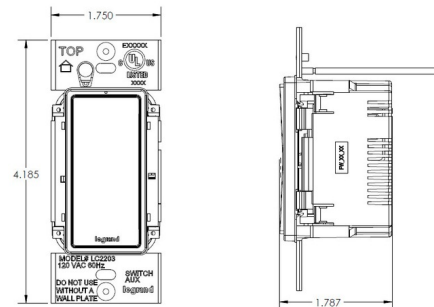

Lightology

lightology.com
866-954-4489
04-24-26

Project: _____

Company: _____

Location: _____ Fixture Type: _____

SPEC #: **RAD540900**

Approved On: _____ Approved By: _____

15 Amp 4-Way Switch with Locator Light By Legrand Radiant

Description

Radiant 15A 4-Way Lighted Switch (illuminated when off) is a step up from the standard with simple, classic options in wiring devices, home automation controls and screwless wall plates that complement today's homes. Smooth paddle action. High-impact resistant thermoplastic construction. External screw-pressure-plate back and side wired. Accepts 12 and 14 AWG. Push wire 14 AWG. Narrow back body leaves more room for wires in the box. Extra-long, through-body strap eliminates floating installations and imperfect applications. Easy-access green hex head ground screw. Tri-drive ground, terminal and mounting screws. On/off switches conform to NEC 430-104 requirements for kitchen and disposal units. Available in White, Light Almond, and Ivory. UL listed 1.43 inch width x 4.19 inch height x 1.27 inch depth. NOTE: RADIANT SCREWLESS WALL PLATE SOLD SEPARATELY.

Shown in white

Specifications

COLOR	N/A
BODY FINISH	White
WATTAGE	N/A
DIMMER	N/A
DIMENSIONS	1.43"W x 4.19"H x 1.27"D
BULB	N/A

CLICK TO VIEW PRODUCT

Notes: