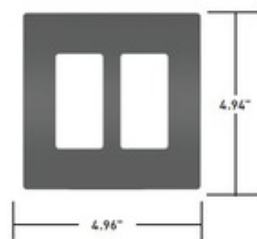

**BRAND** Legrand Radiant

**DESCRIPTION**

Radiant Screwless Wall Plate features a lower, more modern profile in keeping with today's design trends. One-piece subplate mounts over the device for easy retrofit and lower profile. Subplate screws align devices to ensure proper positioning of the wall plate. Opening accommodates all NEMA 26-opening devices. An extra 3/8 inch width and height than standard size wall plates for more tolerance in covering ragged sheet rock openings. Available in White, Black, Light Almond, Nickel, Brown, Grey, and Dark Bronze finishes with 1, 2, 3, 4, 5, and 6 gang options. For use with Radiant Interchangeable Cover for Multi-location Master Dimmer, sold separately. UL listed. 1 Gang: 3.15 inch width x 4.94 inch height. 2 Gang: 4.96 inch width x 4.94 inch height. 3 Light: 6.77 inch width x 4.94 inch height. 4 Gang: 8.59 inch width x 4.94 inch height. 5 Gang: 10.4 inch width x 4.94 inch height. 6 Gang: 12.21 inch width x 4.94 inch height.

*Shown in: White*

<b>SHADE COLOR</b>	White
<b>BODY FINISH</b>	N/A
<b>LAMP</b>	N/A
<b>WATTAGE</b>	N/A
<b>DIMMER</b>	N/A
<b>DIMENSIONS</b>	3.15"W x 4.94"H
<b>ITEM NUMBER</b>	RAD540927

**One Gang**

**Two Gang**