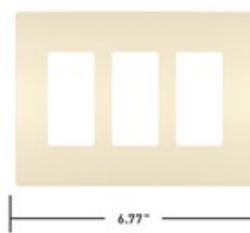

**BRAND** Legrand Radiant

**DESCRIPTION**

Radiant Screwless Wall Plate features a lower, more modern profile in keeping with today's design trends. One-piece subplate mounts over the device for easy retrofit and lower profile. Subplate screws align devices to ensure proper positioning of the wall plate. Opening accommodates all NEMA 26-opening devices. An extra 3/8 inch width and height than standard size wall plates for more tolerance in covering ragged sheet rock openings. Available in White, Black, Light Almond, Nickel, Brown, Grey, and Dark Bronze finishes with 1, 2, 3, 4, 5, and 6 gang options. For use with Radiant Interchangeable Cover for Multi-location Master Dimmer, sold separately. UL listed. 1 Gang: 3.15 inch width x 4.94 inch height. 2 Gang: 4.96 inch width x 4.94 inch height. 3 Light: 6.77 inch width x 4.94 inch height. 4 Gang: 8.59 inch width x 4.94 inch height. 5 Gang: 10.4 inch width x 4.94 inch height. 6 Gang: 12.21 inch width x 4.94 inch height.

*Shown in: White*

<b>SHADE COLOR</b>	White
<b>BODY FINISH</b>	N/A
<b>LAMP</b>	N/A
<b>WATTAGE</b>	N/A
<b>DIMMER</b>	N/A
<b>DIMENSIONS</b>	3.15"W x 4.94"H
<b>ITEM NUMBER</b>	RAD540927

**One Gang**

**Two Gang**