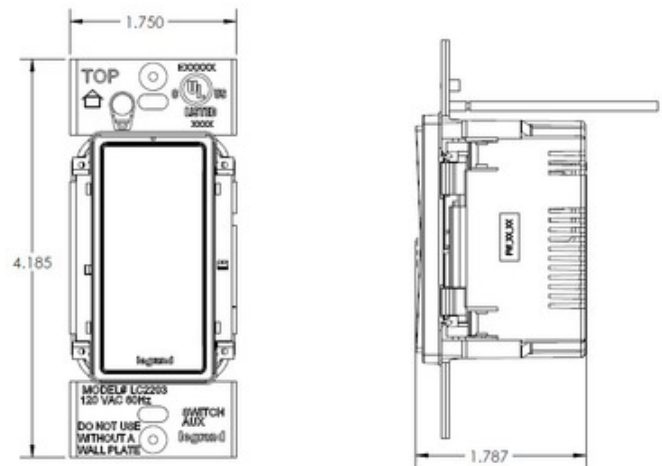

BRAND

Legrand Radiant

DESCRIPTION

RF Master Switch wirelessly provides convenient control from multiple access points or your mobile device. Voice activated control with Google Assistant and Amazon Alexa. Compatible with Radiant RF Lighting Control and Adorne Wi-Fi Ready devices. Remote switch available, but sold separately. UL listed.

Shown in: White

SHADE COLOR	White
BODY FINISH	N/A
LAMP	N/A
WATTAGE	N/A
DIMMER	N/A
DIMENSIONS	1.75"W x 4.25"H

PRODUCT NUMBER RAD540980

COMPANY	PROJECT	FIXTURE TYPE	APPROVED BY	DATE