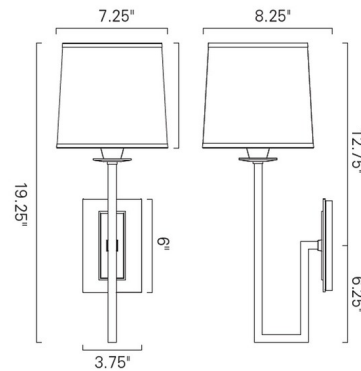

By Norwell Lighting

Description

The Maya Wall Sconce is reminiscent of the forms and shapes found throughout Mayan temples. It's elegant timeless design will complement a variety of style. Aged Brass finish with a White fabric shade. Note: This fixture does not mount to a standard 4 inch junction box - requires a 2x4 junction box for installation. NOTE: This is a discontinued floor model and limited to quantity on hand.

Shown in aged brass / white

Specifications

COLOR	White
BODY FINISH	Aged Brass
WATTAGE	8W
DIMMER	Standard 120V
DIMENSIONS	7.25"W x 19.25"H x 8.25"D
BULB NOT INCLUDED	1 x A19/Medium (E26)/8W/120V LED
COUNTRY OF ORIGIN	China