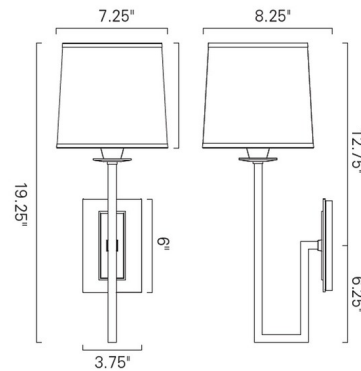

By Norwell Lighting

Description

The Maya Wall Sconce is reminiscent of the forms and shapes found throughout Mayan temples. It's elegant timeless design will complement a variety of style. Aged Brass finish with a White fabric shade. Note: This fixture does not mount to a standard 4 inch junction box - requires a 2x4 junction box for installation. NOTE: This is a discontinued floor model and limited to quantity on hand.

Shown in aged brass / white

Specifications

| | |
|-------------------|----------------------------------|
| COLOR | White |
| BODY FINISH | Aged Brass |
| WATTAGE | 8W |
| DIMMER | Standard 120V |
| DIMENSIONS | 7.25"W x 19.25"H x 8.25"D |
| BULB NOT INCLUDED | 1 x A19/Medium (E26)/8W/120V LED |
| COUNTRY OF ORIGIN | China |