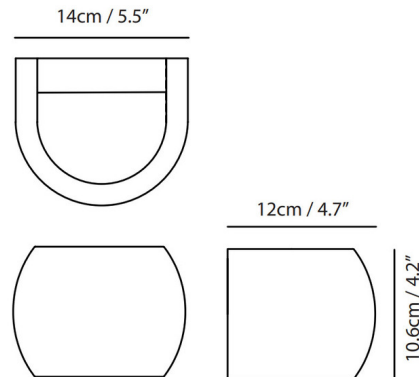

### Specifications

COLOR	Concrete
BODY FINISH	N/A
WATTAGE	5W
DIMMER	Not Dimmable
DIMENSIONS	5.5"W x 4.1"H x 4.7"D
INTEGRATED LED MODULE	1 x LED/5W/120V LED
COUNTRY OF ORIGIN	China