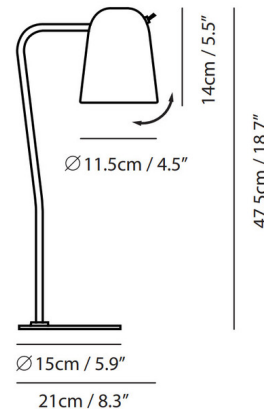

By Seed Design

Description

Dobi Table Lamp incorporates a dip switch, elongated dome shape, and adjustable shade. For those with a tight space to work with, but unwillingness to compromise on style, the Dobi is a must have. Available in a Copper shade with Matte Black stem and base or a Shiny White shade and base with Matte Brass stem. One 25 watt, 120 volt B10 candelabra base bulb is required, but not included. ETL listed. 5.9 inch width x 18.7 inch height.

Shown in copper / matte black

Specifications

COLOR	Copper / Matte Black
BODY FINISH	N/A
WATTAGE	25W
DIMMER	Standard 120V
DIMENSIONS	5.9"W x 18.7"H
BULB NOT INCLUDED	1 x B10/Candelabra (E12)/25W/120V Incandescent
COUNTRY OF ORIGIN	China