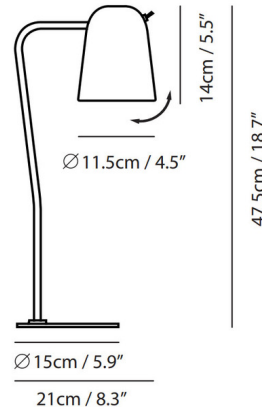

By Seed Design

Description

Dobi Table Lamp incorporates a dip switch, elongated dome shape, and adjustable shade. For those with a tight space to work with, but unwillingness to compromise on style, the Dobi is a must have. Available in a Copper shade with Matte Black stem and base or a Shiny White shade and base with Matte Brass stem. One 25 watt, 120 volt B10 candelabra base bulb is required, but not included. ETL listed. 5.9 inch width x 18.7 inch height.

Shown in copper / matte black

Specifications

COLOR	Copper / Matte Black
BODY FINISH	N/A
WATTAGE	25W
DIMMER	Standard 120V
DIMENSIONS	5.9"W x 18.7"H
BULB NOT INCLUDED	1 x B10/Candelabra (E12)/25W/120V Incandescent
COUNTRY OF ORIGIN	China