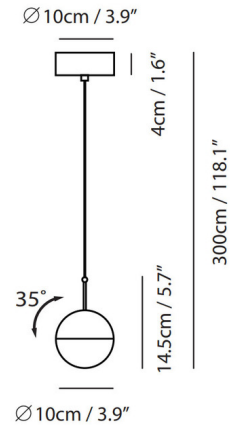

Shown in copper / clear