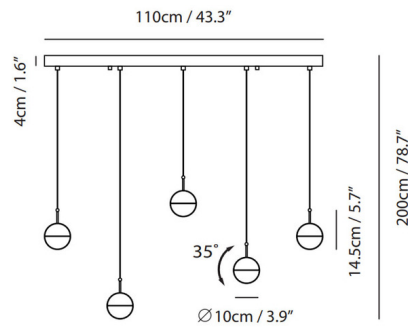

Specifications

COLOR	Clear
BODY FINISH	Copper
WATTAGE	32.5W
DIMMER	Low Voltage Electronic
DIMENSIONS	43.3"L x 2.4"W x 5.7"H
INTEGRATED LED MODULE	5 x LED/6.5W/120V LED
COUNTRY OF ORIGIN	China

Technical Information

PRODUCT DIMENSIONS	Maximum Hanging Length: 78"
COLOR RENDERING	90 CRI
LAMP COLOR	3000K
LUMENS/WATT	461.54
LUMINOUS FLUX	3000 lumens

Shown in copper / clear

CLICK TO VIEW PRODUCT

Notes: