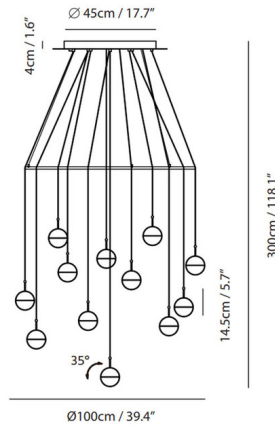

Shown in copper / clear