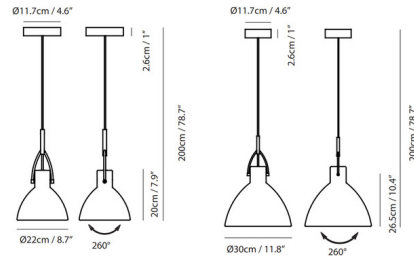

Description

Laito Pendant's vintage shape brings back the silhouette of what lamps use to look like when you walked into a bank or library back in the day. Seed's specially designed fishbone structure enhances balance and allows rotation in the lampshade. Available with Chrome, Matte Black, Matte White, Matte Brass, or Shiny Copper in two sizes. ETL listed.

Shown in chrome

Specifications

COLOR	N/A
BODY FINISH	Chrome
WATTAGE	8W
DIMMER	Standard 120V
DIMENSIONS	8.6"W x 7.9"H
BULB NOT INCLUDED	1 x A19/Medium (E26)/8W/120V LED
OTHER BULB OPTIONS	1 x A19/Medium (E26)/60W/120V Incandescent
COUNTRY OF ORIGIN	China