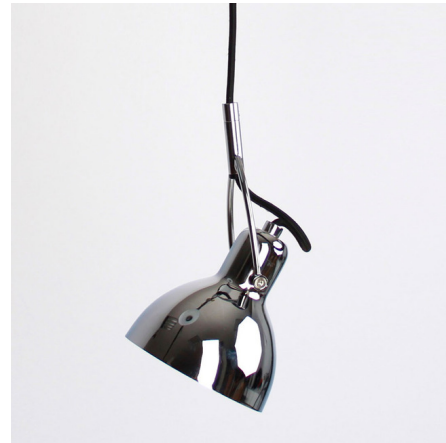

Lightology

lightology.com
866-954-4489
05-24-26

Project: _____
 Company: _____
 Location: _____ Fixture Type: _____
 SPEC #: **SEE541202**
 Approved On: _____ Approved By: _____

Laito Pendant By Seed Design

Description

Laito Pendant's vintage shape brings back the silhouette of what lamps use to look like when you walked into a bank or library back in the day. Seed's specially designed fishbone structure enhances balance and allows rotation in the lampshade. Available with Chrome, Matte Black, Matte White, Matte Brass, or Shiny Copper in two sizes. ETL listed.

Shown in chrome

Specifications

COLOR	N/A
BODY FINISH	Chrome
WATTAGE	8W
DIMMER	Standard 120V
DIMENSIONS	8.6"W x 7.9"H
BULB NOT INCLUDED	1 x A19/Medium (E26)/8W/120V LED
OTHER BULB OPTIONS	1 x A19/Medium (E26)/60W/120V Incandescent
COUNTRY OF ORIGIN	China