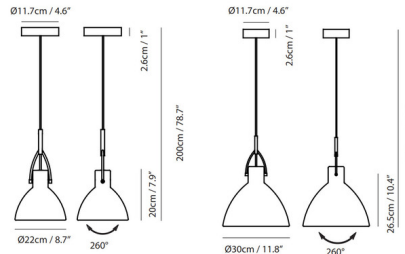

### Description

Laito Pendant's vintage shape brings back the silhouette of what lamps use to look like when you walked into a bank or library back in the day. Seed's specially designed fishbone structure enhances balance and allows rotation in the lampshade. Available with Chrome, Matte Black, Matte White, Matte Brass, or Shiny Copper in two sizes. ETL listed.

### Specifications

COLOR	N/A
BODY FINISH	Shiny Copper
WATTAGE	8W
DIMMER	Standard 120V
DIMENSIONS	8.6"W x 7.9"H
BULB NOT INCLUDED	1 x A19/Medium (E26)/8W/120V LED
OTHER BULB OPTIONS	1 x A19/Medium (E26)/60W/120V Incandescent
COUNTRY OF ORIGIN	China