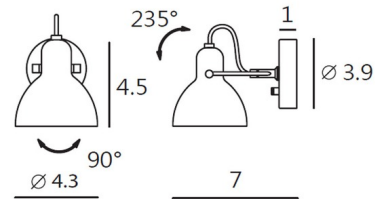

By Seed Design

Description

Laito Wall Light's vintage shape brings back the silhouette of what lamps use to look like when you walked into a bank or library back in the day. Our specially designed fishbone structure enhances balance and allows rotation in the lampshade. Available in Matte Black, Chrome, Brushed Brass, Matte White, and Copper finishes. On/Off rotary switch. ETL listed.

Shown in matte black

Specifications

COLOR	N/A
BODY FINISH	Matte Black
WATTAGE	25W
DIMMER	Standard 120V
DIMENSIONS	4.3"W x 4.5"H x 7"D
BULB NOT INCLUDED	1 x B10/Candelabra (E12)/25W/120V Incandescent
COUNTRY OF ORIGIN	China