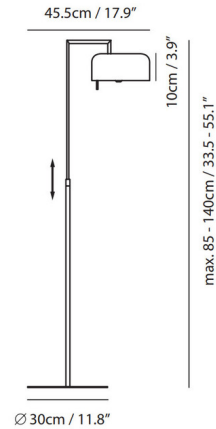

Shown in matte black / shiny copper

Specifications

COLOR	Shiny Copper
BODY FINISH	Matte Black
WATTAGE	8W
DIMMER	N/A
DIMENSIONS	11.8"W x 55.1"H
BULB NOT INCLUDED	1 x A19/Medium (E26)/8W/120V LED
OTHER BULB OPTIONS	1 x A19/Medium (E26)/60W/120V Incandescent
COUNTRY OF ORIGIN	China