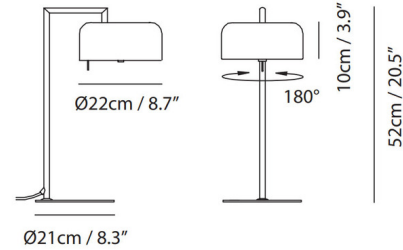

### Specifications

COLOR	Shiny Copper
BODY FINISH	Matte Black
WATTAGE	43W
DIMMER	Standard 120V
DIMENSIONS	8.7"W x 20.5"H
BULB NOT INCLUDED	1 x A19/Medium (E26)/43W/120V Incandescent
COUNTRY OF ORIGIN	China