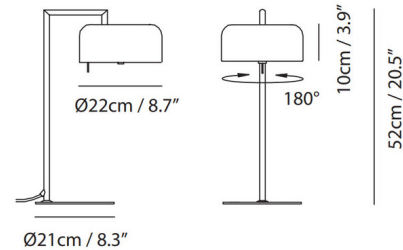

Shown in matte black / shiny copper

Specifications

COLOR Shiny Copper
BODY FINISH Matte Black
WATTAGE 43W
DIMMER Standard 120V
DIMENSIONS 8.7"W x 20.5"H
BULB NOT INCLUDED 1 x A19/Medium (E26)/43W/120V Incandescent
COUNTRY OF ORIGIN China