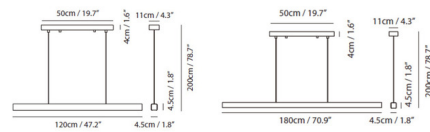

### Specifications

|                       |                        |
|-----------------------|------------------------|
| COLOR                 | N/A                    |
| BODY FINISH           | Matte Black            |
| WATTAGE               | 32W                    |
| DIMMER                | Low Voltage Electronic |
| DIMENSIONS            | 47.2"L x 1.7"W x 1.7"H |
| INTEGRATED LED MODULE | 1 x LED/32W/120V LED   |
| COUNTRY OF ORIGIN     | China                  |