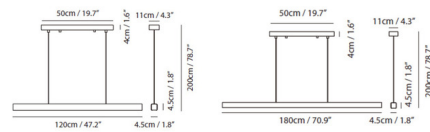

Shown in matte black

Specifications

COLOR	N/A
BODY FINISH	Matte Black
WATTAGE	32W
DIMMER	Low Voltage Electronic
DIMENSIONS	47.2"L x 1.7"W x 1.7"H
INTEGRATED LED MODULE	1 x LED/32W/120V LED
COUNTRY OF ORIGIN	China