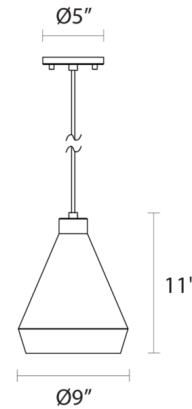

### Specifications

COLOR . . . . . N/A  
BODY FINISH . . . . . Satin Black  
WATTAGE . . . . . 9W  
DIMMER . . . . . Standard 120V  
DIMENSIONS . . . . . 9"W x 11"H  
BULB NOT INCLUDED . . . . . 1 x A19/Medium (E26)/9W/120V LED

### Technical Information

PRODUCT DIMENSIONS . . . . . Cord: 120"L

Shown in satin black

CLICK TO VIEW PRODUCT

Notes: