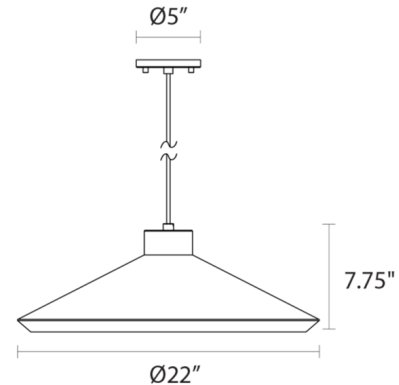

Shown in satin black

Specifications

COLOR	N/A
BODY FINISH	Satin Black
WATTAGE	9W
DIMMER	Standard 120V
DIMENSIONS	20"W x 6.25"H
BULB NOT INCLUDED	1 x A19/Medium (E26)/9W/120V LED

Technical Information

PRODUCT DIMENSIONS	Cord Length: 120"
--------------------	-------------------