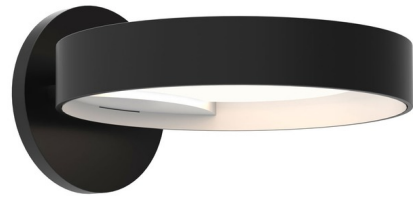

## Light Guide Ring Wall Sconce

By Sonneman

### Description

The Light Guide Ring Wall Sconce features the simplicity of a floating ring with dramatic, glare-free light from the Clear acrylic disk. Ring available in Satin White with Apricot or Satin Black with White or Apricot interiors. Dimmable via TRIAC or low-voltage electronic (ELV) dimming. Damp location rated. ETL and UL listed.

Shown in satin black / white

### Specifications

COLOR	Satin Black / White
BODY FINISH	N/A
WATTAGE	13W
DIMMER	Low Voltage Electronic
DIMENSIONS	8"W x 1.5"H x 9"D
INTEGRATED LED MODULE	1 x LED/13W/120V LED