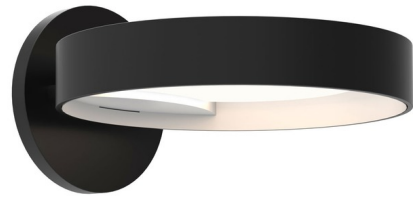

Lightology

lightology.com
866-954-4489
04-18-26

Project: _____

Company: _____

Location: _____ Fixture Type: _____

SPEC #: **SON541361**

Approved On: _____ Approved By: _____

Light Guide Ring Wall Sconce By SONNEMAN

Description

The Light Guide Ring Wall Sconce features the simplicity of a floating ring with dramatic, glare-free light from the Clear acrylic disk. Ring available in Satin White with Apricot or Satin Black with White or Apricot interiors. Dimmable via TRIAC or low-voltage electronic (ELV) dimming. Damp location rated. ETL and UL listed.

Shown in satin black / white

Specifications

COLOR	Satin Black / White
BODY FINISH	N/A
WATTAGE	13W
DIMMER	Low Voltage Electronic
DIMENSIONS	8"W x 1.5"H x 9"D
INTEGRATED LED MODULE	1 x LED/13W/120V LED

Technical Information

COLOR RENDERING	90 CRI
LAMP COLOR	3000K
LUMENS/WATT	81.15
LUMINOUS FLUX	1055 lumens

CLICK TO VIEW PRODUCT

Notes: