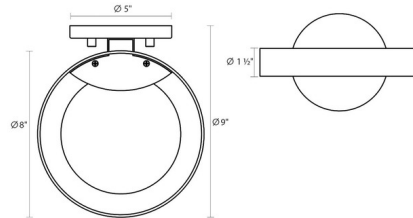

Description

The Light Guide Ring Wall Sconce features the simplicity of a floating ring with dramatic, glare-free light from the Clear acrylic disk. Ring available in Satin White with Apricot or Satin Black with White or Apricot interiors. Dimmable via TRIAC or low-voltage electronic (ELV) dimming. Damp location rated. ETL and UL listed.

Shown in satin black / white

Specifications

COLOR	Satin Black / White
BODY FINISH	N/A
WATTAGE	13W
DIMMER	Low Voltage Electronic
DIMENSIONS	8"W x 1.5"H x 9"D
INTEGRATED LED MODULE	1 x LED/13W/120V LED

Technical Information