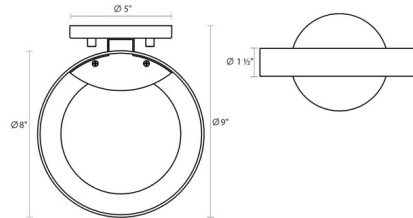

## Light Guide Ring Wall Sconce

By Sonneman

### Description

The Light Guide Ring Wall Sconce features the simplicity of a floating ring with dramatic, glare-free light from the Clear acrylic disk. Ring available in Satin White with Apricot or Satin Black with White or Apricot interiors. Dimmable via TRIAC or low-voltage electronic (ELV) dimming. Damp location rated. ETL and UL listed.

### Specifications

COLOR	Satin Black / White
BODY FINISH	N/A
WATTAGE	13W
DIMMER	Low Voltage Electronic
DIMENSIONS	8"W x 1.5"H x 9"D
INTEGRATED LED MODULE	1 x LED/13W/120V LED