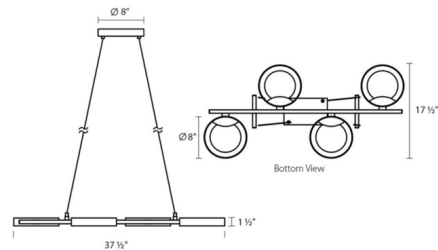

CLICK TO VIEW PRODUCT

Notes: