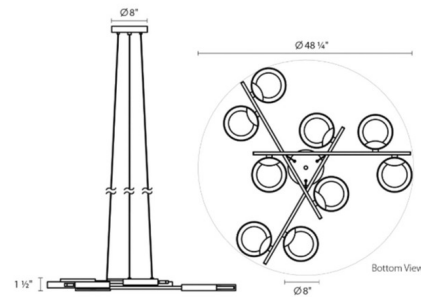

Description

The Light Guide Ring Pendant features the simplicity of floating rings with dramatic, glare-free light from the Clear acrylic disk. Rings available in Satin White or Satin Black with White or Apricot interiors. Dimmable via TRIAC, 0-10V, or low-voltage electronic dimming.

Shown in satin black / apricot

Specifications

COLOR	Satin Black / Apricot
BODY FINISH	N/A
WATTAGE	59.4W
DIMMER	Low Voltage Electronic
DIMENSIONS	73"L x 48.25"W x 1.5"H
INTEGRATED LED MODULE	9 x LED/6.6W/120-277V LED