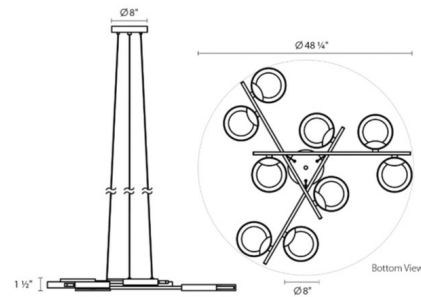

By Sonneman

Description

The Light Guide Ring Pendant features the simplicity of floating rings with dramatic, glare-free light from the Clear acrylic disk. Rings available in Satin White or Satin Black with White or Apricot interiors. Dimmable via TRIAC, 0-10V, or low-voltage electronic dimming.

Shown in satin black / apricot

Specifications

| | |
|-----------------------|---------------------------|
| COLOR | Satin Black / Apricot |
| BODY FINISH | N/A |
| WATTAGE | 59.4W |
| DIMMER | Low Voltage Electronic |
| DIMENSIONS | 73"L x 48.25"W x 1.5"H |
| INTEGRATED LED MODULE | 9 x LED/6.6W/120-277V LED |