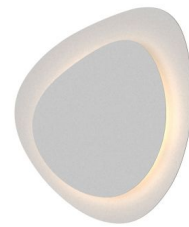

Description

Abstract Wall Light features light emitted through the layered voids of abstract-shaped panels. The river stone shapes infuse these surface mounted panels with a natural essence. Available with a Textured White finish in small and large sizes. One 14 watt LED module is included. Dimmable with standard incandescent or low voltage electronic dimmers. ADA compliant. ETL listed. Small: 11.25 inch height x 11.25 inch height x 2 inch depth. Large: 14.5 inch height x 14.5 inch height x 2 inch depth.

Specifications

COLOR	N/A
BODY FINISH	Textured White
WATTAGE	14W
DIMMER	Standard 120V
DIMENSIONS	11.25"W x 11.25"H x 2"D
INTEGRATED LED MODULE	1 x LED/14W/120V LED

Technical Information

COLOR RENDERING	90 CRI
LAMP COLOR	3000K
LUMENS/WATT	55.71
LUMINOUS FLUX	780 lumens

Shown in textured white

CLICK TO VIEW PRODUCT

Notes: