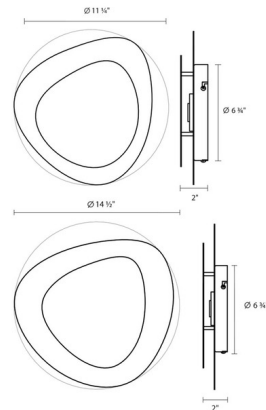

Description

Abstract Wall Light features light emitted through the layered voids of abstract-shaped panels. The river stone shapes infuse these surface mounted panels with a natural essence. Available with a Textured White finish in small and large sizes. One 14 watt LED module is included. Dimmable with standard incandescent or low voltage electronic dimmers. ADA compliant. ETL listed. Small: 11.25 inch height x 11.25 inch height x 2 inch depth. Large: 14.5 inch height x 14.5 inch height x 2 inch depth.

Specifications

COLOR	N/A
BODY FINISH	Textured White
WATTAGE	14W
DIMMER	Standard 120V
DIMENSIONS	11.25"W x 11.25"H x 2"D
INTEGRATED LED MODULE	1 x LED/14W/120V LED

Technical Information

COLOR RENDERING	90 CRI
LAMP COLOR	3000K
LUMENS/WATT	55.71
LUMINOUS FLUX	780 lumens

Shown in textured white

CLICK TO VIEW PRODUCT

Notes: