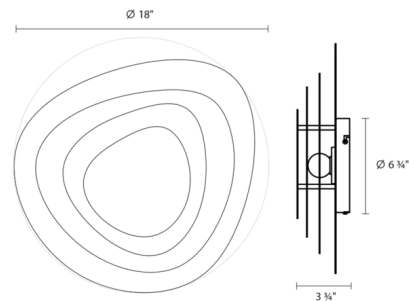

CLICK TO VIEW PRODUCT

Notes: